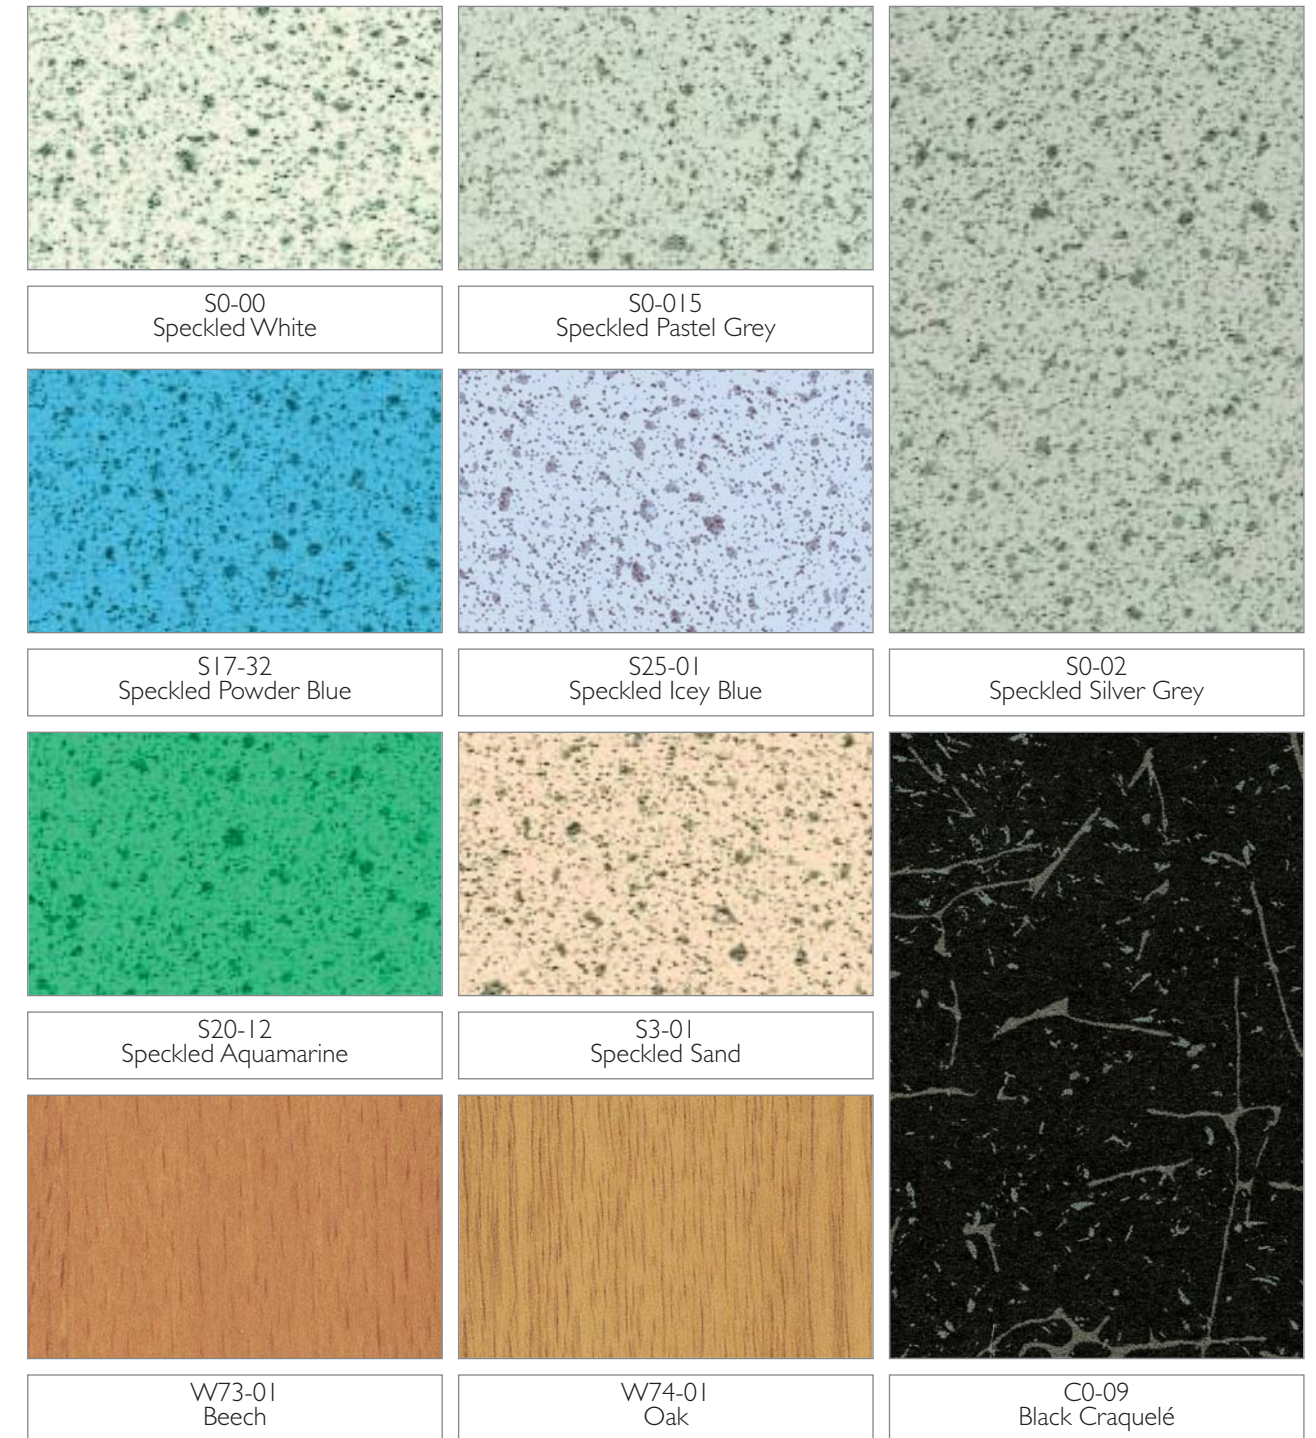

System Supplier:

Industrial & Educational

TopLab^{BASE}

TRESPA[®]

The colours and patterns in this document are printed and therefore may vary slightly from Trespa panel colours. Samples are available on request.

TopLab^{BASE}

TRESPA[®]

NB: Colours may change without notice.